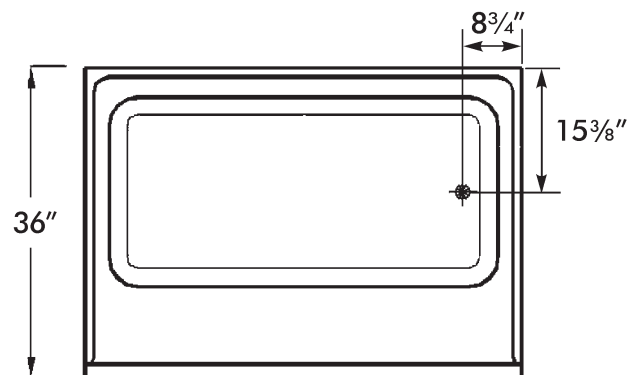

J-33

Builders 60 x 36 Garden Tub

60 x 36 x 19½

- Available left or right drain

1086 Highway 293
Cartersville, Georgia 30121
770-974-6974, fax 770-974-1048
www.jetstreamwhirlpools.com