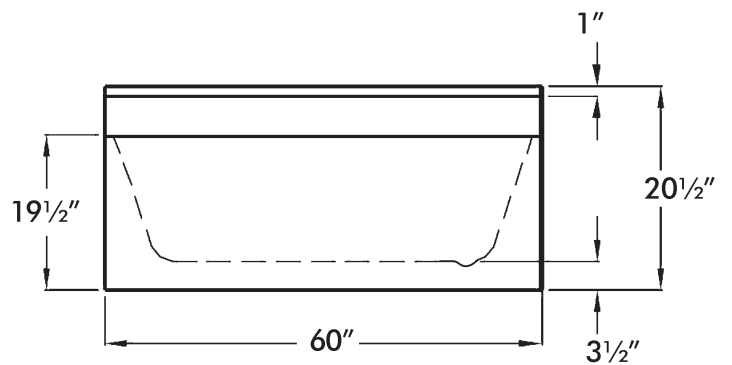

J-33

Builders 60 x 36 Garden Tub

60 x 36 x 19½

- Available left or right drain

1086 Highway 293
Cartersville, Georgia 30121
770-974-6974, fax 770-974-1048
www.jetstreamwhirlpools.com